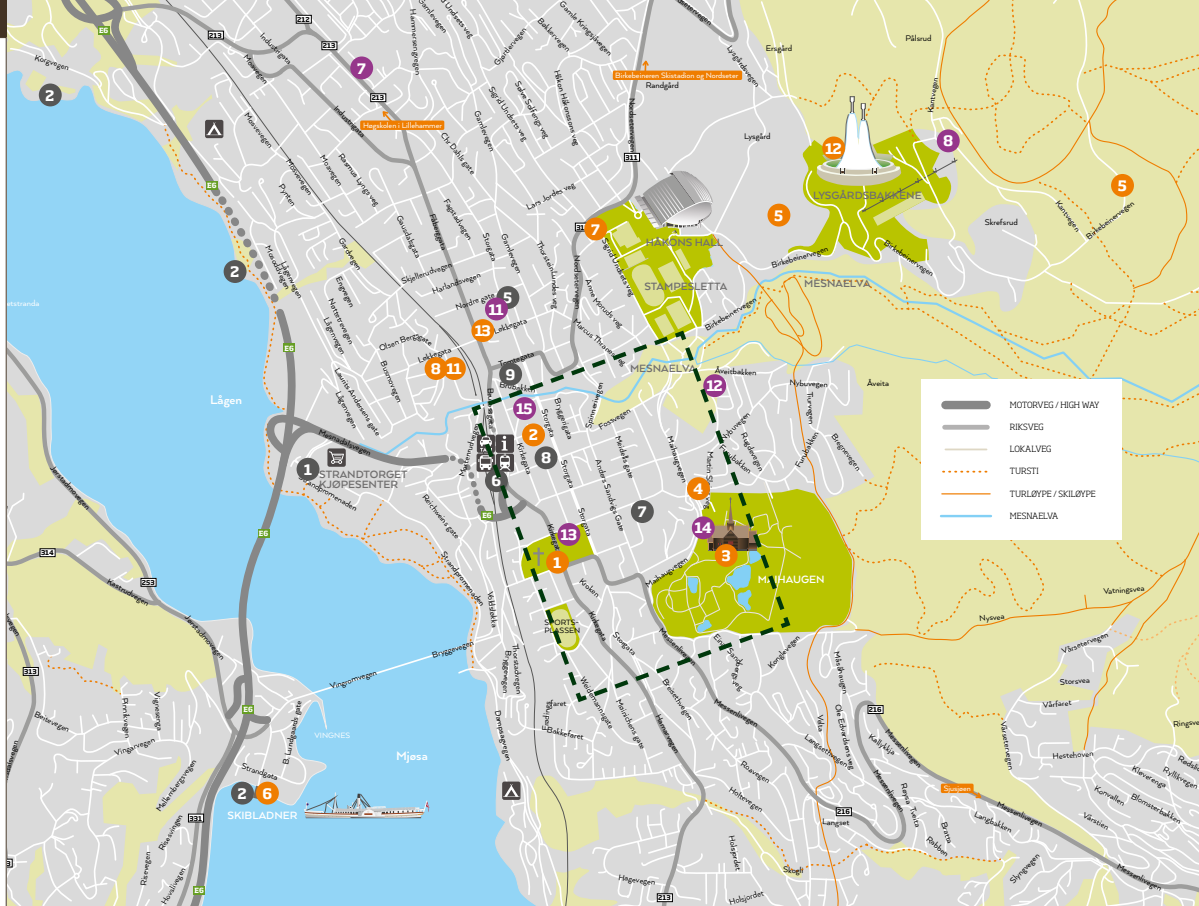

LILLEHAMMER CITY

Information

1 Turistinformation

- 1 Chemist's
- 2 Open air bathing
- 3 Library
- 4 Cinema
- 5 Police
- 6 Bus terminal (Railway Station)
- 7 Hospital - First Aid
- 8 Wine & Liqueur Shop
- 9 Tingshus

Sights

- 1 Lillehammer Church
- 2 Lillehammer Art Museum
- 3 Mathaugen (open-air museum and historical exhibits)
- 4 Norges Olympiske Museum
- 5 The Olympic Park
- 6 Skibladnerbrygga (pier for the paddle-steamer Skibladner)
- 7 Bjerkebak
- 8 Fabrikken
- 9 Galleri Zink
- 10 Kulturhuset Banken
- 11 Tyrtli Klatring
- 12 Lysgårdsbakkene Ski Jumping Arena
- 13 Perfect Escape

Restaurants and bars

- 1 1847 Brenneriet / Bryggerikjelleren Restaurant og Bar
- 2 Lillehammer Mikrobryggeri
- 3 Toppen Bar
- 4 Heim Gastropub
- 5 Brooklyn Burgerjoint
- 6 Hvelvet Restaurant
- 7 Dudedurger
- 8 Telemarkstunet
- 9 Stasjonen
- 10 Nikkers/ Nikkers Sport
- 11 Ming Restaurant
- 12 Salt & Pepper
- 13 Park Cafen
- 14 Frich's Spiseri Mathaugen
- 15 Ramen

LILLEHAMMER CITY CENTER